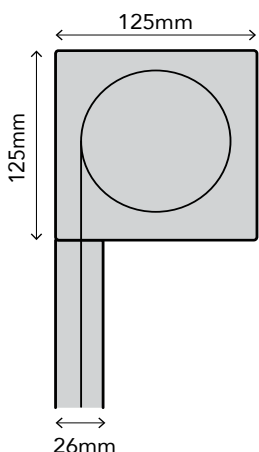

Zipscreen / outdoor blinds

Maximum size (mm)
5,800(W) x 4,000(D)
Total blind size
cannot exceed 14m

Zipscreen is the ultimate external screening solution for any outdoor area or window.

Zipscreen is the perfect choice for entertaining outdoors. Ideal for pergolas, verandas and balconies, Zipscreen turns your alfresco area into a comfortable new room, offering protection from the elements without interrupting your view.

Also ideal for home and office windows, Zipscreen serves as a sleek, secure and durable alternative to traditional awnings and outdoor roller shutters.

Suitable for both residential and commercial applications, options include a full or semi enclosed box, a full or semi fascia, a range of colours and various controls to suit your individual requirements. Easy to operate, your Zipscreen system can be opened and closed manually or motorised, offering control at the touch of a button.

Suitable for a wide range of conditions, Zipscreen is the perfect solution for any outdoor residential or commercial application.

DIMENSIONS