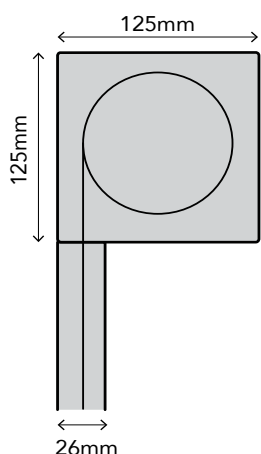

Zipscreen / outdoor blinds

Maximum size (mm)
5,800(W) x 4,000(D)
Total blind size
cannot exceed 14m²

Zipscreen is the ultimate external screening solution for any outdoor area or window.

Zipscreen is the perfect choice for entertaining outdoors. Ideal for pergolas, verandas and balconies, Zipscreen turns your alfresco area into a comfortable new room, offering protection from the elements without interrupting your view.

Also ideal for home and office windows, Zipscreen serves as a sleek, secure and durable alternative to traditional awnings and outdoor roller shutters.

Suitable for both residential and commercial applications, options include a full or semi enclosed box, a full or semi fascia, a range of colours and various controls to suit your individual requirements. Easy to operate, your Zipscreen system can be opened and closed manually or motorised, offering control at the touch of a button.

Suitable for a wide range of conditions, Zipscreen is the perfect solution for any outdoor residential or commercial application.

DIMENSIONS

COLOUR RANGE

STANDARD RANGE

Zipscreen is readily available in seven standard colours: