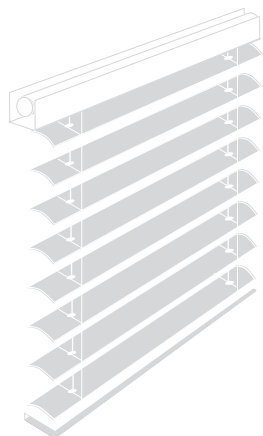

Venetian Blinds

/ indoor blinds

Venetian blinds are one of the most versatile and practical window coverings offering control over light, ventilation and privacy.

Our Venetian blinds are made to measure offering a variety of colours and finishes to compliment any décor including aluminium in a range of colours and metallic finishes, the quality of real timber in painted or natural finishes, and a select range of complementary colours in mockwood for use in bathrooms and wet areas.

All blinds allow light to pass through the sides of the blind. In addition there will be small pin holes of light in each slat where the ladder cords pass through.

Larger Sizes

With larger size blinds (over 3m²) they will be heavy to lift up. Depending on the application, it may be advised to use two or more blinds instead of one. Be sure to lift these by holding the base rail to support the blind.