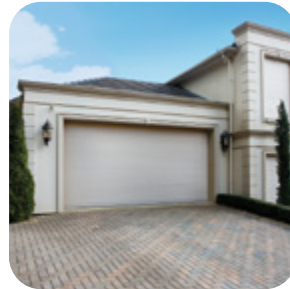

77mm Widespan