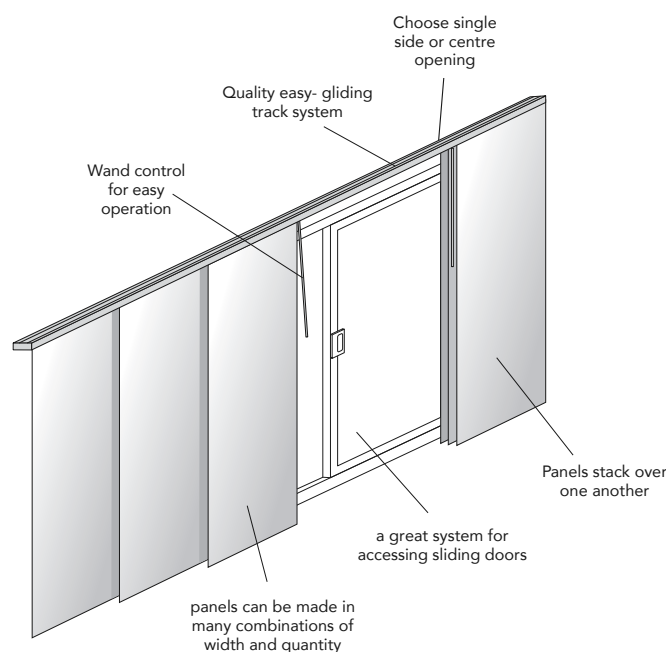

TRACK COLOURS

0417 906 504

westsideblindsandshutters.com.au

westsideblindsandshutters@gmail.com

South West WA

WESTSIDE
BLINDS AND SHUTTERS

@westsideblindsandshutterswa

@westsideblindsandshutters